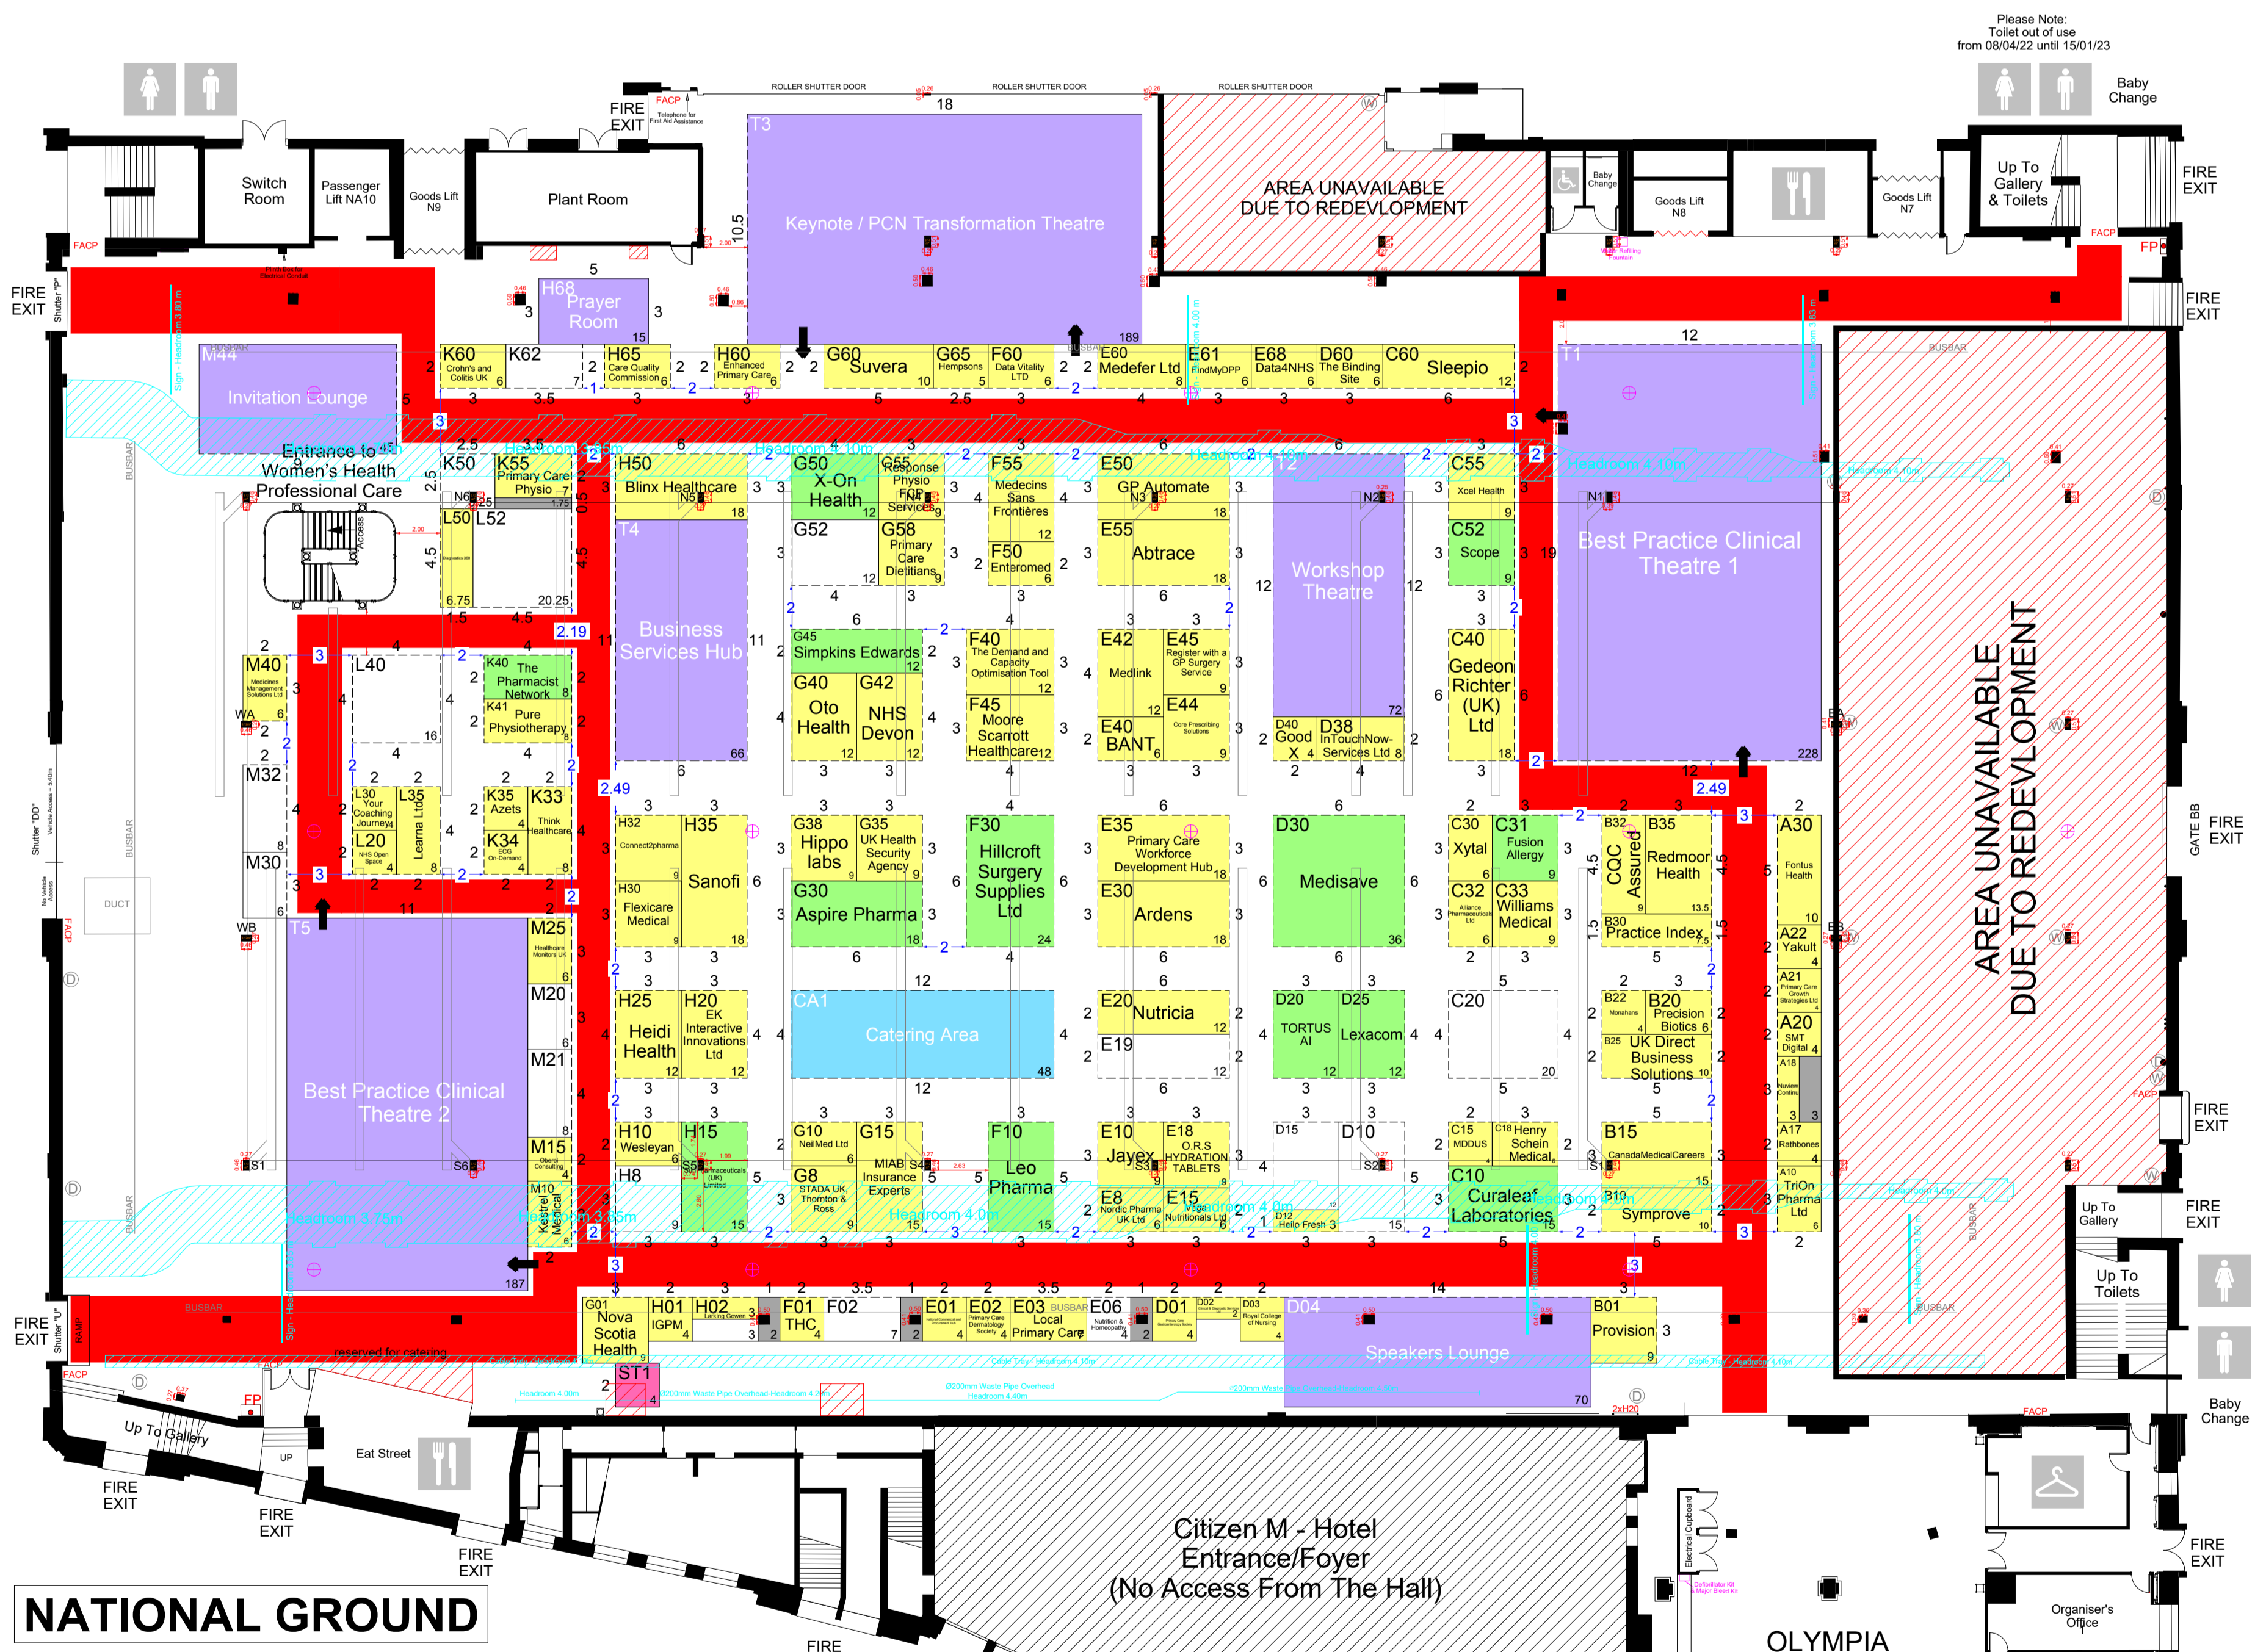

NATIONAL GALLERY

NATIONAL GROUND

Site Welfare Plan
Emergency Gangways In Red - Please keep Clear